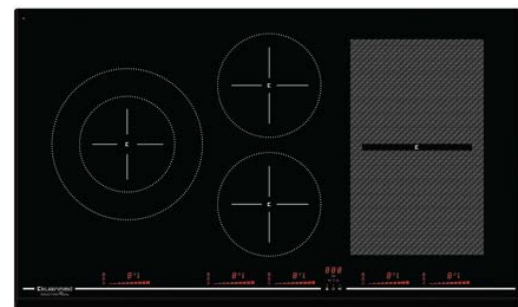

60cm Fully-Integrated Dishwasher

PLATINUM COLLECTION

90cm APPLIANCES

90cm Multifunction Oven

90cm Gas Cooktop

90CM Electronic Touch Cooktops

90cm Concealed Slideout Rangehood

90cm Vertical Black Glass Wall mounted