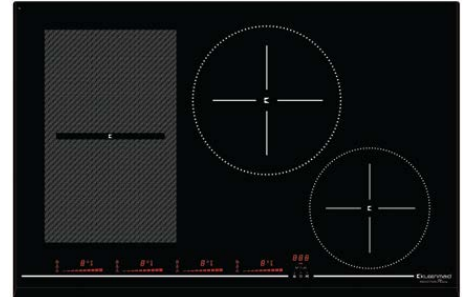

## 90cm APPLIANCES

90cm Multifunction Oven

90cm Gas Cooktop

Induction Cooktop 80cm

90cm Concealed Slideout Rangehood

Stainless Steel Freestanding Dishwasher

90cm Wall Mounted Rangehood

90cm Stainless Steel Fixed Undermount