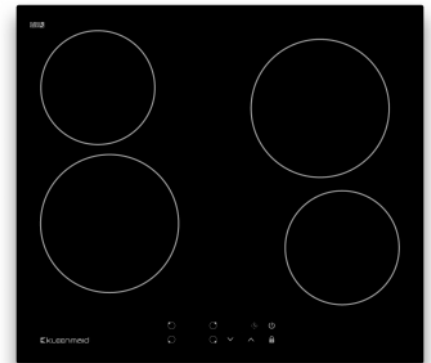

### 60cm APPLIANCES

60cm MULTIFUNCTION OVEN

60cm Gas Cooktop  
with Stainless steel

60cm 4 Burner Ceramic  
Cooktop

60cm Slide Out Rangehood Reversible Venting

60cm Stainless Steel Fixed Undermount

60cm Wall Mount Canopy Rangehood