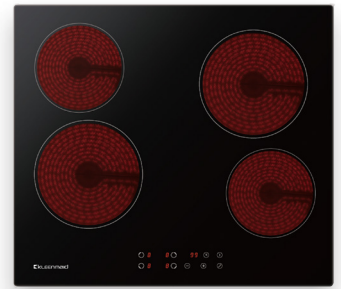

# BLACK COLLECTION

**MODEL OMF6030K**  
60cm 11 Function Fan Forced Oven

**MODEL KCGCTK6011**  
60cm Gas Cooktop with Wok on Black Glass

**MODEL KCCCT6010**  
60cm 4 Burner Ceramic Cooktop

**MODEL MWG4512K**  
Built In Microwave Grill

**MODEL CCT8010**  
80cm Ceramic Cooktop

**MODEL OMF9411**  
90cm 10 Function Fan Forced Oven

**MODEL RHGV90**  
90cm Black Glass Canopy Rangehood

**MODEL GCTK9011**  
90cm Gas Cook with Wok on Black Glass