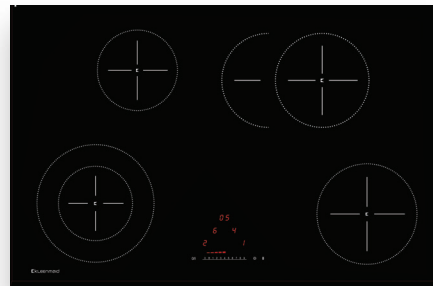

# BLACK COLLECTION

**MODEL OMF6030K**  
60cm 11 Function Fan Forced Oven

**MODEL KCGCTK6011**  
60cm Gas Cooktop with Wok on Black Glass

**MODEL KCCCT6010**  
60cm 4 Burner Ceramic Cooktop

**MODEL MWG4512K**  
Built In Microwave Grill

**MODEL CCT8010**  
80cm Ceramic Cooktop

**MODEL OMF9411**  
90cm 10 Function Fan Forced Oven

**MODEL RHGV90**  
90cm Black Glass Canopy Rangehood

**MODEL GCTK9011**  
90cm Gas Cook with Wok on Black Glass