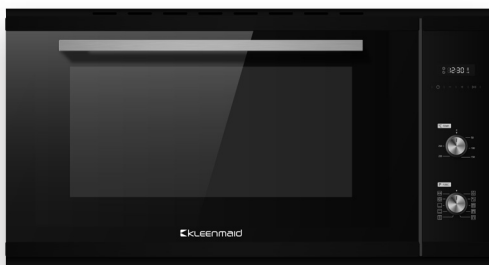

# BLACK COLLECTION

**MODEL OMF6030K**  
60cm 11 Function Fan Forced Oven

**MODEL KCGCTK6011**  
60cm Gas Cooktop with Wok on Black Glass

**MODEL KCCCT6010**  
60cm 4 Burner Ceramic Cooktop

**MODEL MWG4512K**  
Built In Microwave Grill

**MODEL CCT8010**  
80cm Ceramic Cooktop

**MODEL OMF9411**  
90cm 10 Function Fan Forced Oven

**MODEL RHGV90**  
90cm Black Glass Canopy Rangehood

**MODEL GCTK9011**  
90cm Gas Cook with Wok on Black Glass